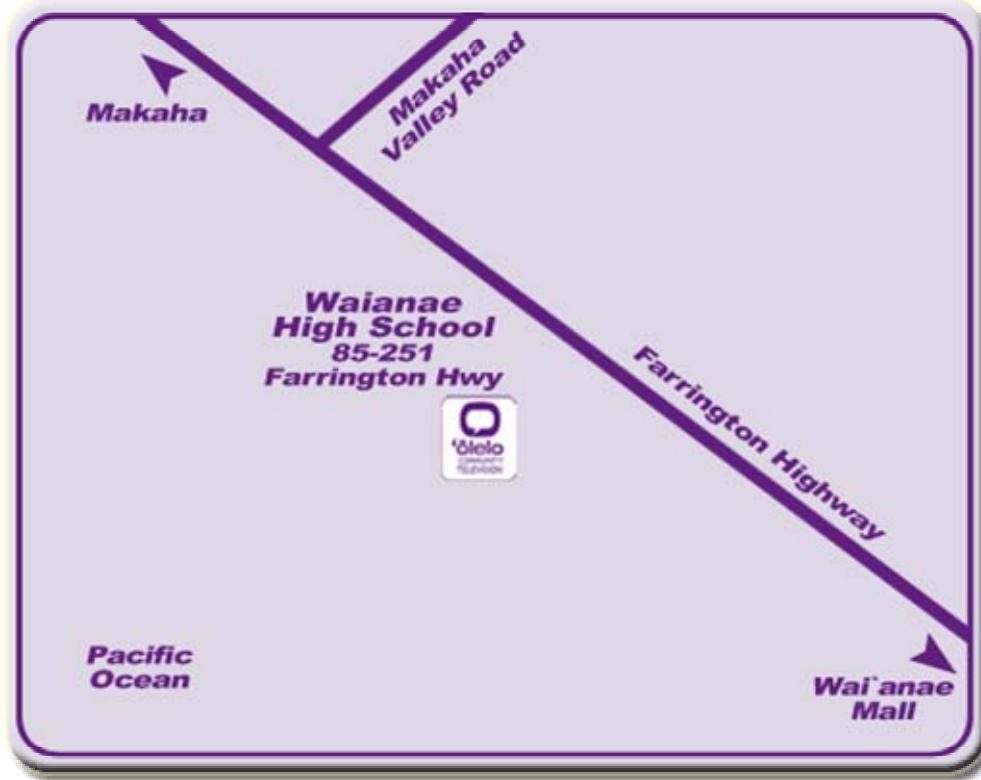

Wai'anae Community Media Center
Wai'anae High School
85-251 Farrington Hwy
Waianae HI 96792
696-1003
696-3683 (fax)
waianae@olelo.org

Wai'anae CMC Hours

Monday	3 pm - 10pm
Tuesday	3 pm - 10 pm
Wednesday	3 pm - 10 pm
Thursday	3 pm - 10 pm
Saturday	9 am - 4 pm

DIRECTIONS

Take 78 West towards AIEA, then take the H1 West exit towards Pearl City. Continue on 93 West towards Wai'anae. You'll pass Nanakuli, Maili, the Wai'anae Mall, Wai'anae Intermediate School. About a half mile past the Wai'anae Boat Harbor, Wai'anae High School will be on the makai or left side of the highway. Make a right turn at the intersection section light into the high school's main parking lot. The Wai'anae CMC is located behind the Cafeteria in the building nearest the parking lot exit adjacent to Farrington Hwy. Park anywhere along the grassy area fronting the canal. After you cross the bridge, it's the first door on left with the 'Olelo sign.